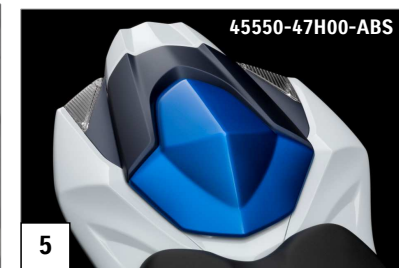

# GSX-R1000 L3

## SUZUKI GENUINE ACCESSORIES

O: Applicable S: Standard  
X: Not Applicable

2013 May

No.	Part Number	Part Name	GSX-R1000/UF/ZUF							Remarks
			L2 -L3							
			E03	E14	E21	E24	E28	E33	E51	
1	99000-99006-RL2	CARBON MUFFLER COVER	0	0	0	0	0	0	0	Made of high quality real carbon. It impresses sportier looking. Good for heat protection.
2	43570-47810-000	BLACK FOOTREST GUARD SET	0	0	0	0	0	0	0	Footrest guard with black alumite finish. Set of left and right side. Replaced with standard parts.
3	99000-99013-K72	MIRROR COVER	0	0	0	0	0	0	0	Carbon-look covers for left and right mirrors. Applicable since GSX-R1000 K9 models.
4	99000-99013-K69	METER COVER	0	0	0	0	0	0	0	Carbon-look cover to improve sportier impression. Applicable since GSX-R1000 K9 models.
5	45550-47H00-ABS	SEAT TAIL BOX (BLUE)	0	0	0	0	0	0	0	Blue (for GLR). It is replaced with a standard pillion pad and fits perfectly. This item enhances racy look.
	45550-47H00-YVB	SEAT TAIL BOX (BLACK)	0	0	0	0	0	0	0	Black (for KGL). It is replaced with a standard pillion pad and fits perfectly. This item enhances racy look.
6	99000-99001-47S	FRONT FORK OIL SS-47 1L	0	0	0	0	0	0	0	This is specified grade in Service manual. It maintains genuine quality.