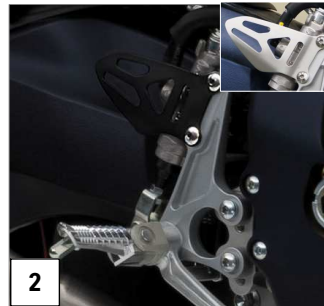

## SUZUKI GENUINE ACCESSORIES

O: Applicable S: Standard  
X: Not Applicable

2013 May

No.	Part Number	Part Name	GSX-R1000/UF/ZUF							Remarks
			L2 -L3							
			E03	E14	E21	E24	E28	E33	E51	
1	99000-99006-RL2	CARBON MUFFLER COVER	0	0	0	0	0	0	0	Made of high quality real carbon. It impresses sportier looking. Good for heat protection.
2	43570-47810-000	BLACK FOOTREST GUARD SET	0	0	0	0	0	0	0	Footrest guard with black alumite finish. Set of left and right side. Replaced with standard parts.
3	99000-99013-K72	MIRROR COVER	0	0	0	0	0	0	0	Carbon-look covers for left and right mirrors. Applicable since GSX-R1000 K9 models.
4	99000-99013-K69	METER COVER	0	0	0	0	0	0	0	Carbon-look cover to improve sportier impression. Applicable since GSX-R1000 K9 models.
5	45550-47H00-ABS	SEAT TAIL BOX (BLUE)	0	0	0	0	0	0	0	Blue (for GLR). It is replaced with a standard pillion pad and fits perfectly. This item enhances racy look.
	45550-47H00-YVB	SEAT TAIL BOX (BLACK)	0	0	0	0	0	0	0	Black (for KGL). It is replaced with a standard pillion pad and fits perfectly. This item enhances racy look.
6	99000-99001-47S	FRONT FORK OIL SS-47 1L	0	0	0	0	0	0	0	This is specified grade in Service manual. It maintains genuine quality.